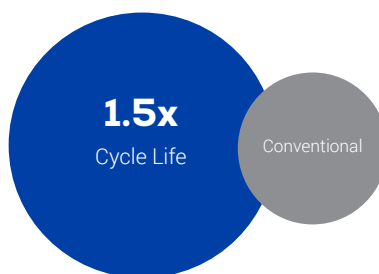

Extreme™ Power 1000

- › Exceptional starting power
- › 3x the vibration protection*
- › 1.5 greater starting power**

HEAVY DUTY EXTREME™ BATTERIES

Extreme™ Cyclor & Extreme™ Power 1000

■ Extreme™ Cyclor & Extreme™ Power 1000
■ Conventional Flooded

Extreme™ Cyclor

■ Extreme™ Cyclor
■ Conventional Flooded

Extreme™ Power 1000

■ Extreme™ Power 1000
■ Conventional Flooded

EXIDE® EXTREME™ CYCLOR & EXTREME™ POWER 1000 BATTERIES

BCI Group Size	Part Number	CCA at 0°F	CA at 32°F***	RC MIN at 25A	Battery Terminal Type	Warranty Free
31	31XHCD	700	840	195	T	24
31	31XPD	1000	1200	200	T	24
31	31XPE	1000	1200	200	A	24